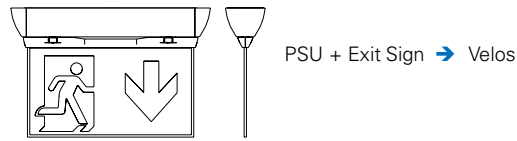

Ceiling mount