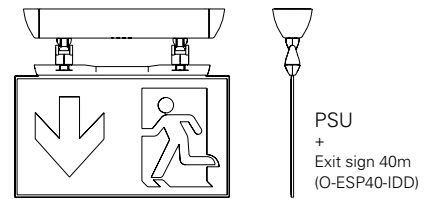

Ceiling mount (40m)