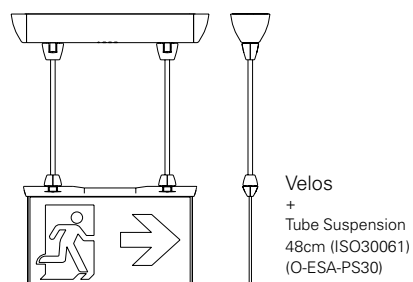

Velos LED CG-S

Exit Sign Panel Luminaires

Velos LED CG-S

Dimensions in mm
dimensions - PSUs

dimensions - Emergency sign

Velos LED CG-S

- Velos range of Exit sign panel luminaires are low profile with LED technology, designed and equipped with technical solutions and accessories for both ceiling and wall applications
- Slender design with pictogram width of only 6 mm
- simple mounting of screenprinted pictogram panel via snap-fitting
- 90° wall mounting achieved via special pictogram panel roated at 90°
- Reduced battery costs on account of especially low power consumption
- Minimum service requirement due to high service life of the LEDs (50,000 hours)
- Shortened inspection effort due to CEWA GUARD technology
- Automatic function monitoring of up to 20 luminaires per circuit
- Reduced installation expenditure with STAR technology
- Freely programmable mixed operation of the switching modes per luminaire in one circuit

Viewing distance	30 m and 40 m
Luminous flux Φ_E/Φ_N at the end of rated operating time	100 %
Housing material	Polycarbonate
Housing colour	White RAL 9016
Weight	PSU O-ES-CG-S 0.35 kg Exit sign O-ESP-xxx (30 m) 0.55 kg Exit sign O-ESP40-xxx (40 m) 0.87 kg
Type of mounting	Wall and Ceiling mounting
Connection terminals	2 x 2 x 2.5 mm ²
Connection voltage	220 – 240 V AC, 50/60 Hz 176 – 275 V DC
Current consumption- battery operation (220 V)	20 mA
Power consumption mains operation (apparent power / effective power)	7.5 VA / 4.5 W
Permissible temperature range	0 °C to +40 °C
Light source	24 LED strip

Accessories

Type	Order No
Recessed Base	O-ESA-RB
Wall FLEXI Joint	O-ESA-FLEX
Wire Suspension Adjustable 150 cm	O-ESA-RSA
Tube Suspension 48 cm	O-ESA-PS30
Lateral Mounting Base	O-ESA-LMB
Back Mounting Base	O-ESA-BMB

Ceiling mount

Wall mount

Ceiling mount (40m)

Recessed (30m)

Recessed (40m)

Back wall mount

Lateral mount

Suspended with metal tube