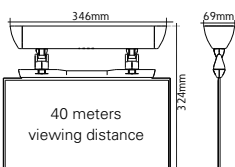

Velos LED CG-S

Exit Sign Panel Luminaires

Velos LED CG-S

Dimensions in mm
dimensions - PSUs

dimensions - Emergency sign

Velos LED CG-S

- Velos range of Exit sign panel luminaires are low profile with LED technology, designed and equipped with technical solutions and accessories for both ceiling and wall applications
- Slender design with pictogram width of only 6 mm
- simple mounting of screenprinted pictogram panel via snap-fitting
- 90° wall mounting achieved via special pictogram panel roated at 90°
- Reduced battery costs on account of especially low power consumption
- Minimum service requirement due to high service life of the LEDs (50,000 hours)
- Shortened inspection effort due to CEWA GUARD technology
- Automatic function monitoring of up to 20 luminaires per circuit
- Reduced installation expenditure with STAR technology
- Freely programmable mixed operation of the switching modes per luminaire in one circuit

Viewing distance	30 m and 40 m
Luminous flux Φ_E/Φ_N at the end of rated operating time	100 %
Housing material	Polycarbonate
Housing colour	White RAL 9016
Weight	PSU O-ES-CG-S 0.35 kg Exit sign O-ESP-xxx (30 m) 0.55 kg Exit sign O-ESP40-xxx (40 m) 0.87 kg
Type of mounting	Wall and Ceiling mounting
Connection terminals	2 x 2 x 2.5 mm ²
Connection voltage	220 – 240 V AC, 50/60 Hz 176 – 275 V DC
Current consumption- battery operation (220 V)	20 mA
Power consumption mains operation (apparent power / effective power)	7.5 VA / 4.5 W
Permissible temperature range	0 °C to +40 °C
Light source	24 LED strip

Type		Order No
ISO7010 Left/Right 30m		O-ESP-ILR
ISO7010 Down/Blank 30m		O-ESP-ID
ISO7010 Down/Down 30m		O-ESP-IDD
ISO7010 Up/Blank 30m		O-ESP-IU
ISO7010 Up/Up 30m		O-ESP-IUU
ISO7010 Lateral to Room		O-ESP-I2R
ISO7010 Lateral to Wall		O-ESP-I2W
ISO7010 Left/Right 40m		O-ESP40-ILR
ISO7010 Down/Down 40m		O-ESP40-IDD
ISO7010 Up/Blank 40m		O-ESP40-IU
ISO7010 Up/Up 40m		O-ESP40-IUU
ISO7010 Down/Blank 40m		O-ESP40-ID