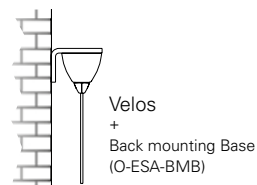

Viewing distance	30 m and 40 m
Luminous flux Φ_E/Φ_N at the end of rated operating time	100 %
Housing material	Polycarbonate
Housing colour	White RAL 9016
Weight	PSU O-ES-CG-S 0.35 kg Exit sign O-ESP-xxx (30 m) 0.55 kg Exit sign O-ESP40-xxx (40 m) 0.87 kg
Type of mounting	Wall and Ceiling mounting
Connection terminals	2 x 2 x 2.5 mm ²
Connection voltage	220 – 240 V AC, 50/60 Hz 176 – 275 V DC
Current consumption- battery operation (220 V)	20 mA
Power consumption mains operation (apparent power / effective power)	7.5 VA / 4.5 W
Permissible temperature range	0 °C to +40 °C
Light source	24 LED strip

Accessories

Type	Order No
Recessed Base	O-ESA-RB
Wall FLEXI Joint	O-ESA-FLEX
Wire Suspension Adjustable 150 cm	O-ESA-RSA
Tube Suspension 48 cm	O-ESA-PS30
Lateral Mounting Base	O-ESA-LMB
Back Mounting Base	O-ESA-BMB

Ceiling mount

Wall mount

Ceiling mount (40m)

Recessed (30m)

Recessed (40m)

Back wall mount

Lateral mount

Suspended with metal tube