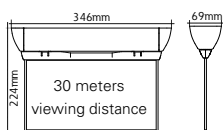

Velos LED CG-S

Exit Sign Panel Luminaires

Velos LED CG-S

Dimensions in mm
dimensions - PSUs

dimensions - Emergency sign

Velos LED CG-S

- Velos range of Exit sign panel luminaires are low profile with LED technology, designed and equipped with technical solutions and accessories for both ceiling and wall applications
- Slender design with pictogram width of only 6 mm
- simple mounting of screenprinted pictogram panel via snap-fitting
- 90° wall mounting achieved via special pictogram panel roated at 90°
- Reduced battery costs on account of especially low power consumption
- Minimum service requirement due to high service life of the LEDs (50,000 hours)
- Shortened inspection effort due to CEWA GUARD technology
- Automatic function monitoring of up to 20 luminaires per circuit
- Reduced installation expenditure with STAR technology
- Freely programmable mixed operation of the switching modes per luminaire in one circuit

Viewing distance	30 m and 40 m
Luminous flux Φ_E/Φ_N at the end of rated operating time	100 %
Housing material	Polycarbonate
Housing colour	White RAL 9016
Weight	PSU O-ES-CG-S 0.35 kg Exit sign O-ESP-xxx (30 m) 0.55 kg Exit sign O-ESP40-xxx (40 m) 0.87 kg
Type of mounting	Wall and Ceiling mounting
Connection terminals	2 x 2 x 2.5 mm ²
Connection voltage	220 – 240 V AC, 50/60 Hz 176 – 275 V DC
Current consumption- battery operation (220 V)	20 mA
Power consumption mains operation (apparent power / effective power)	7.5 VA / 4.5 W
Permissible temperature range	0 °C to +40 °C
Light source	24 LED strip

Type		Order No
ISO7010 Left/Right 30m		O-ESP-ILR
ISO7010 Down/Blank 30m		O-ESP-ID
ISO7010 Down/Down 30m		O-ESP-IDD
ISO7010 Up/Blank 30m		O-ESP-IU
ISO7010 Up/Up 30m		O-ESP-IUU
ISO7010 Lateral to Room		O-ESP-I2R
ISO7010 Lateral to Wall		O-ESP-I2W
ISO7010 Left/Right 40m		O-ESP40-ILR
ISO7010 Down/Down 40m		O-ESP40-IDD
ISO7010 Up/Blank 40m		O-ESP40-IU
ISO7010 Up/Up 40m		O-ESP40-IUU
ISO7010 Down/Blank 40m		O-ESP40-ID