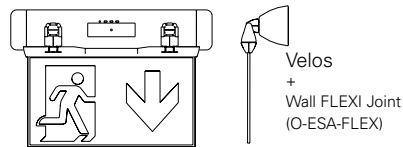

Ceiling mount

Wall mount

Ceiling mount (40m)

Recessed (30m)

Recessed (40m)

Back wall mount

Lateral mount

Suspended with metal tube

Suspended with adjustable wire