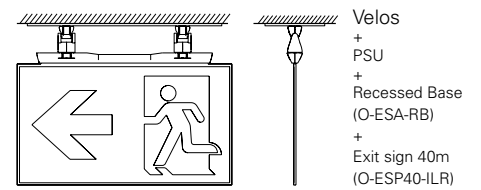

Viewing distance	30 m and 40 m
Luminous flux Φ_E/Φ_N at the end of rated operating time	100 %
Housing material	Polycarbonate
Housing colour	White RAL 9016
Weight	PSU O-ES-CG-S 0.35 kg Exit sign O-ESP-xxx (30 m) 0.55 kg Exit sign O-ESP40-xxx (40 m) 0.87 kg
Type of mounting	Wall and Ceiling mounting
Connection terminals	2 x 2 x 2.5 mm ²
Connection voltage	220 – 240 V AC, 50/60 Hz 176 – 275 V DC
Current consumption- battery operation (220 V)	20 mA
Power consumption mains operation (apparent power / effective power)	7.5 VA / 4.5 W
Permissible temperature range	0 °C to +40 °C
Light source	24 LED strip

Accessories

Type	Order No
Recessed Base	O-ESA-RB
Wall FLEXI Joint	O-ESA-FLEX
Wire Suspension Adjustable 150 cm	O-ESA-RSA
Tube Suspension 48 cm	O-ESA-PS30
Lateral Mounting Base	O-ESA-LMB
Back Mounting Base	O-ESA-BMB

Ceiling mount

Wall mount

Ceiling mount (40m)

Recessed (30m)

Recessed (40m)

Back wall mount

Lateral mount

Suspended with metal tube