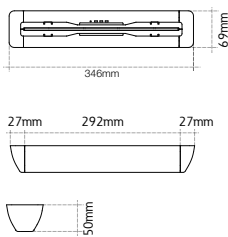

Velos LED CG-S

Exit Sign Panel Luminaires

Velos LED CG-S

Dimensions in mm
dimensions - PSUs

dimensions - Emergency sign

Velos LED CG-S

- Velos range of Exit sign panel luminaires are low profile with LED technology, designed and equipped with technical solutions and accessories for both ceiling and wall applications
- Slender design with pictogram width of only 6 mm
- simple mounting of screenprinted pictogram panel via snap-fitting
- 90° wall mounting achieved via special pictogram panel roated at 90°
- Reduced battery costs on account of especially low power consumption
- Minimum service requirement due to high service life of the LEDs (50,000 hours)
- Shortened inspection effort due to CEWA GUARD technology
- Automatic function monitoring of up to 20 luminaires per circuit
- Reduced installation expenditure with STAR technology
- Freely programmable mixed operation of the switching modes per luminaire in one circuit

Viewing distance	30 m and 40 m
Luminous flux Φ_E/Φ_N at the end of rated operating time	100 %
Housing material	Polycarbonate
Housing colour	White RAL 9016
Weight	PSU O-ES-CG-S 0.35 kg Exit sign O-ESP-xxx (30 m) 0.55 kg Exit sign O-ESP40-xxx (40 m) 0.87 kg
Type of mounting	Wall and Ceiling mounting
Connection terminals	2 x 2 x 2.5 mm ²
Connection voltage	220 – 240 V AC, 50/60 Hz 176 – 275 V DC
Current consumption- battery operation (220 V)	20 mA
Power consumption mains operation (apparent power / effective power)	7.5 VA / 4.5 W
Permissible temperature range	0 °C to +40 °C
Light source	24 LED strip

Ceiling mount

Wall mount

Ceiling mount (40m)

Recessed (30m)

Recessed (40m)

Back wall mount

Lateral mount

Suspended with metal tube