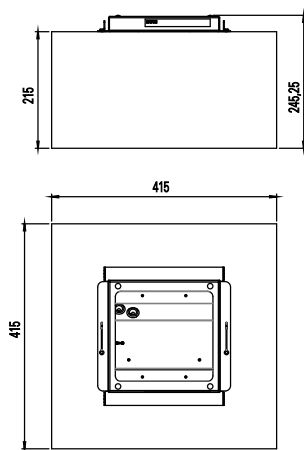

Exit Cube 33042 LED CG-S

Dimensions in mm

Replacement escape sign cube

Exit Cube 33042 LED CG-S

- Exit sign cube with LED Technology for large, wide areas, e.g. warehouses or retail areas
- Robust design with impact-resistance of IK07
- Low operating costs via low connected load
- Minimum maintenance effort via use of LEDs with high service life (50,000 hours)
- Modular design of the polycarbonate cube enables simple and safe mounting by just sliding cube onto installed luminaire
- Easy and flexible mounting options with space to ceiling or chain.
- Optimal perceptibility due to high luminance of the white contrasting colour ($> 500 \text{ cd/m}^2$) acc. DIN 4844-1 / ISO 3864-1 (for bright environments) and high uniformity $L_{\text{min}}/L_{\text{max}} > 0,4$ (in mains operation)
- Reduced operating costs on account of especially low power consumption
- Shorten inspection effort due to CEWA GUARD technology
- Automatic function monitoring for up to 20 luminaires per circuit
- Reduced installation cost with STAR Technology
- Freely programmable mixed operation, allowing the switching of luminaire modes within one circuit

Viewing Distance	40 m
Luminous flux Φ_E/Φ_N at the end of rated operating time	100 %
Housing material	Cube: PMMA; enclosure: coated steel sheet
Housing colour	White RAL 9010
Weight	Luminaire 1.6 kg Cube: 3,1 kg
Type of mounting	Ceiling mounting
Connection terminals	Loop terminals 2.5 mm ²
Connection voltage	220 - 240 V AC, 50/60 Hz 176 - 275 V DC
Current consumption with battery operation	46 mA
Power consumption mains operation (apparent power / effective power)	17.6 VA / 10.6 W
Permissible temperature range	-20 °C bis +40 °C
Light source	HighPower LEDs 8 x 1 W

Ordering details

Scope of supply	Bestell-Nr.
Exit Cube 33042 LED CG-S: Enclosure and exit sign cube, for 40 m viewing distance with LED Supply and CG-S Technology (20 addresses), silkscreened pictograms (arrow left, right, down) acc. to ISO 7010 	40071353422