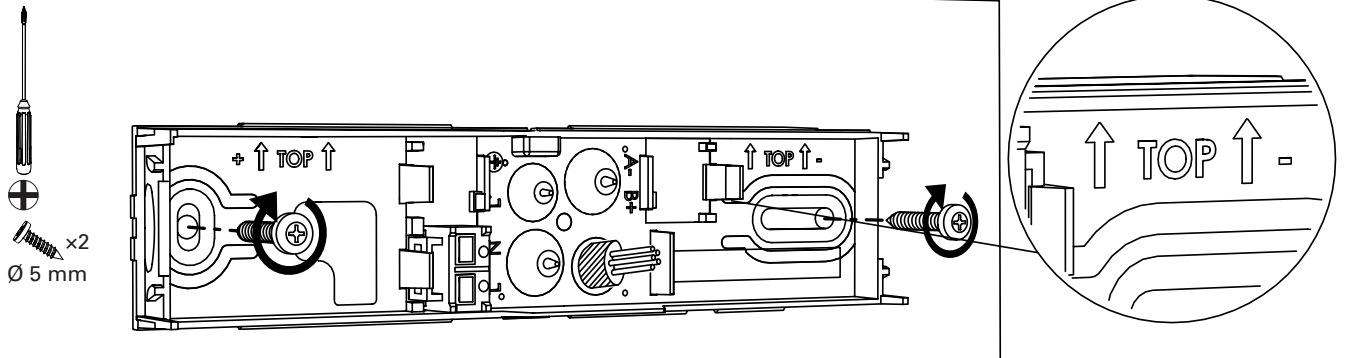

CrystalWay 20m/30m 230mains CBS luminaire

3

4 a.

b.

5

Wall-mounting

(Ceiling-mounting: see next page)

a.