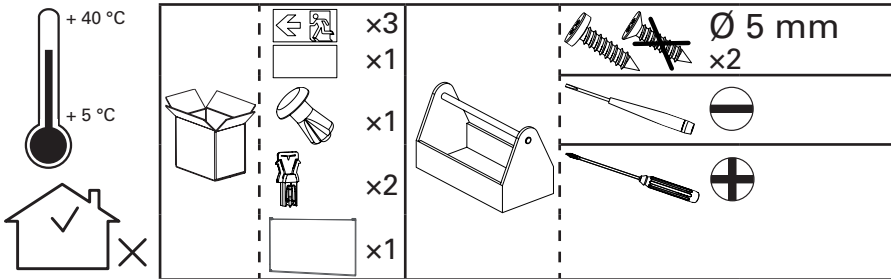

CrystalWay 20m/30m 230mains CBS luminaire

3

4 a.

b.

5

Wall-mounting

(Ceiling-mounting: see next page)

a.